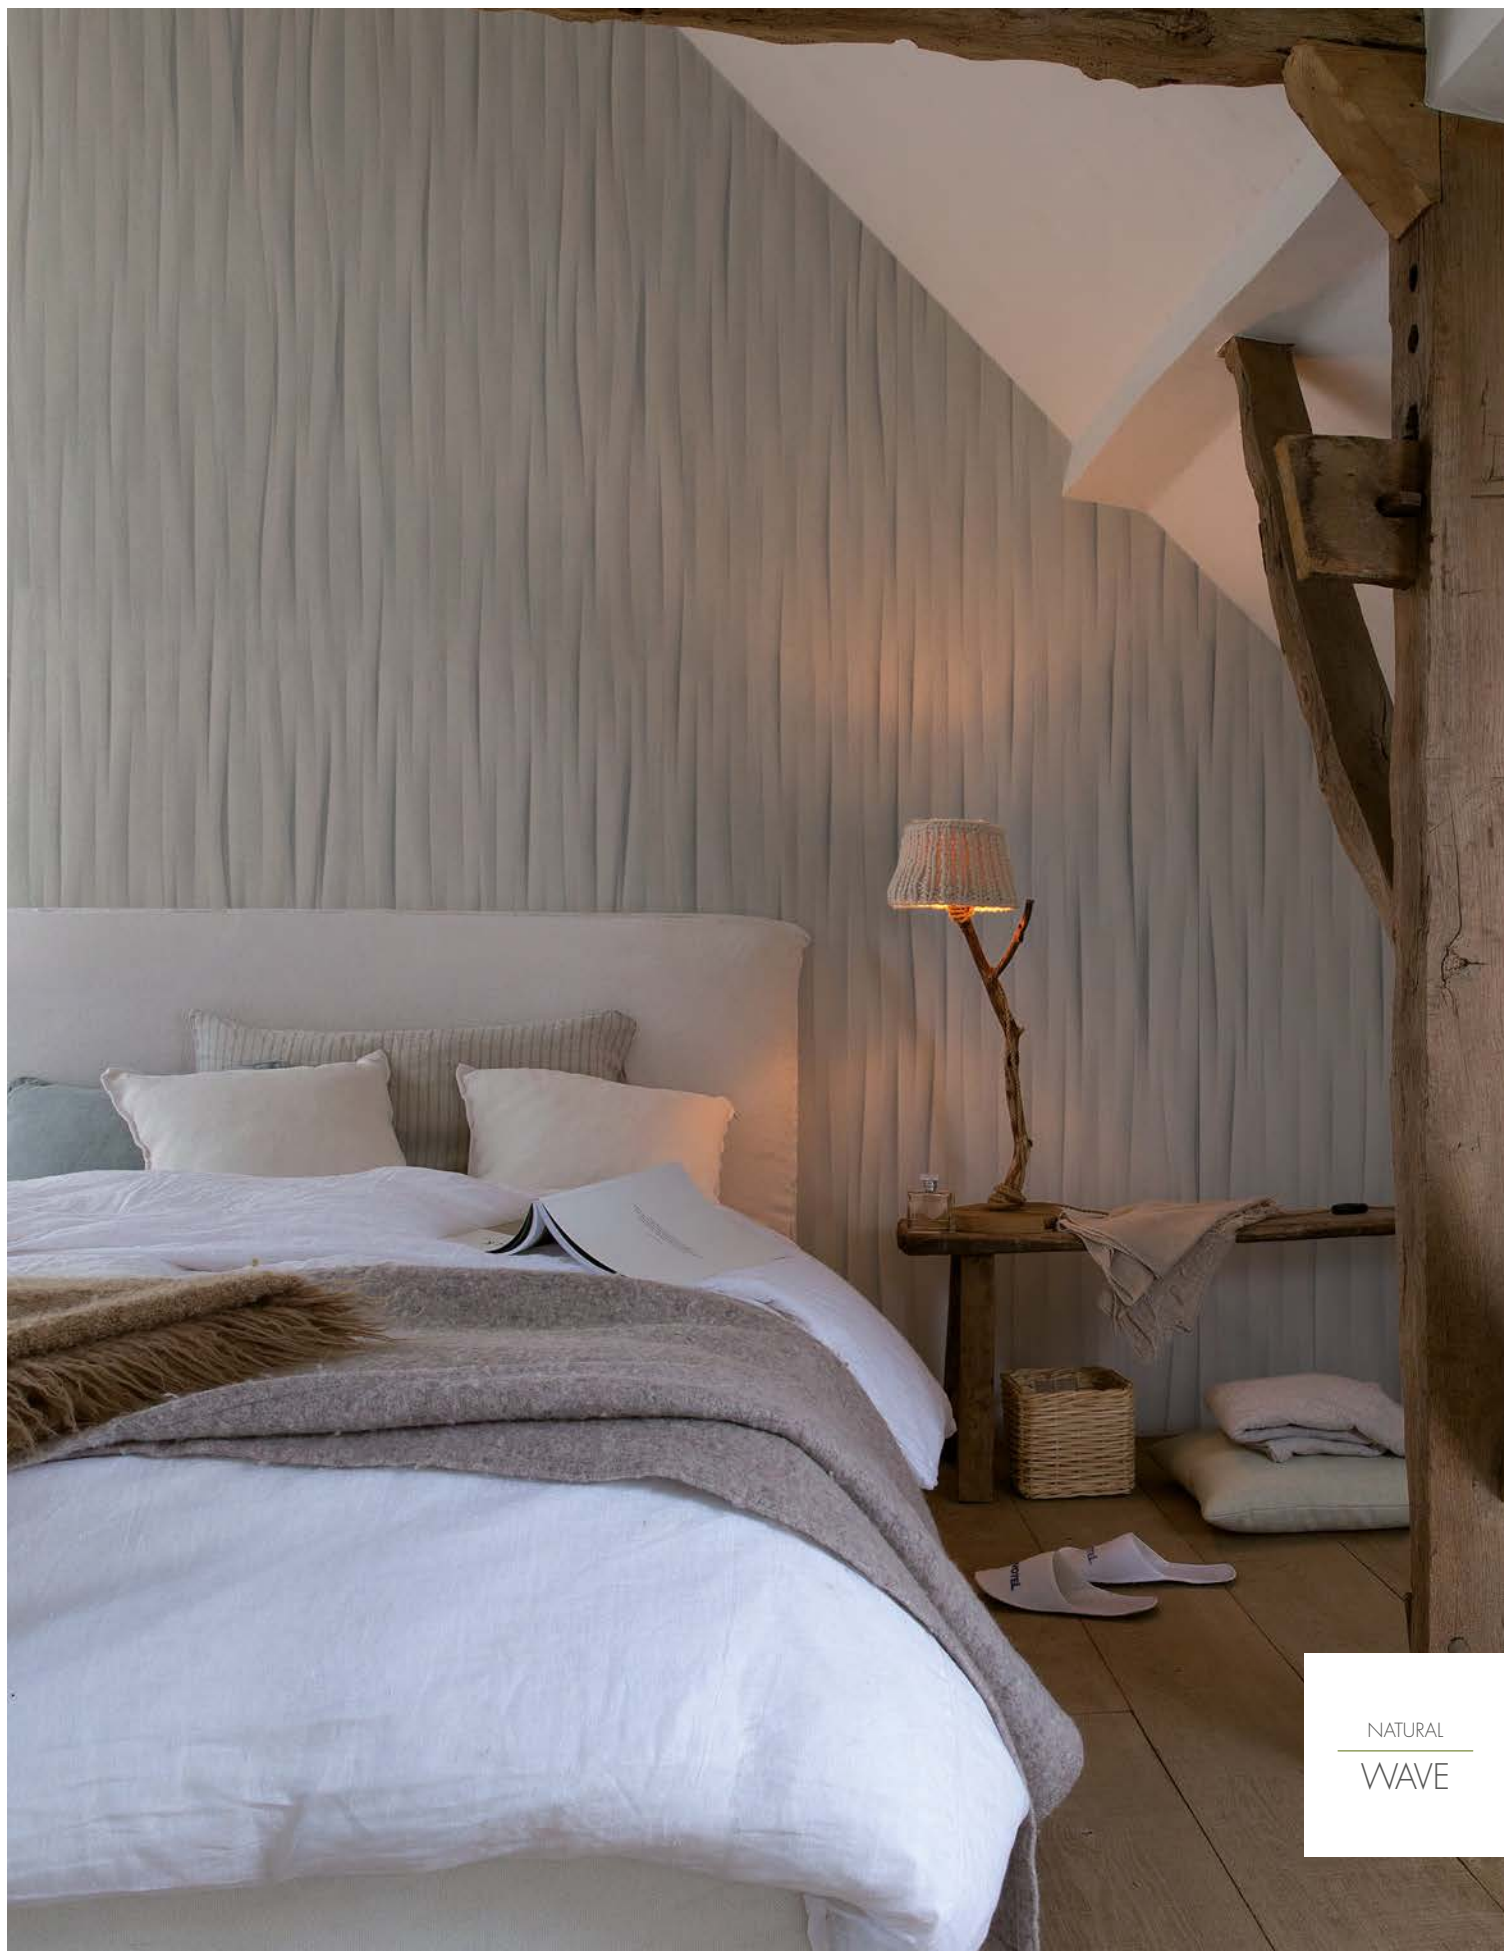

NATURAL
WAVE