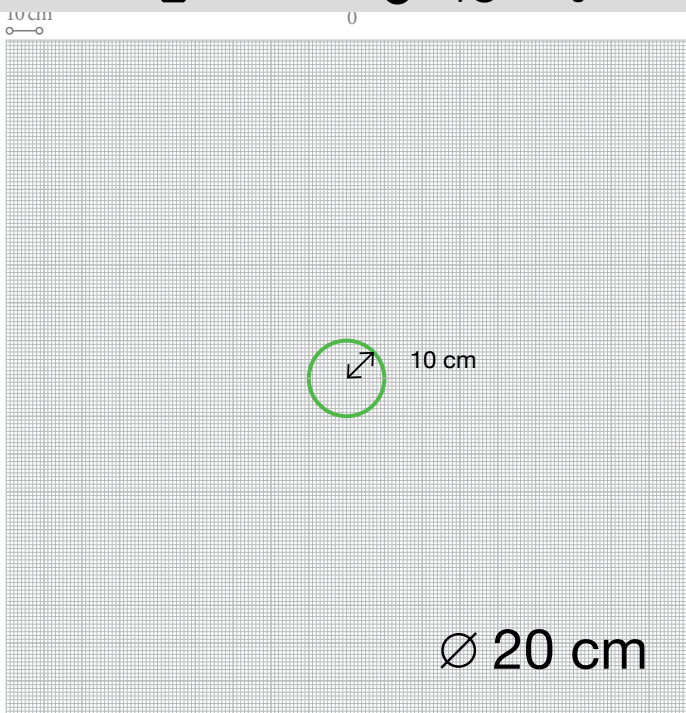

SCALA DIAMONDS

DESIGNED BY U

SCALA G71

PUROTOUCH®
Dimensions: 42,5 x 35 x 1,5 cm

DARING DIMENSIONS
DESIGNED BY U

ULF MORITZ

FOR
ORAC
DECOR

1/

2/

3/

4/

SCALE 1/20
INNER CIRCLE Ø 20 CM
SCALA ELEMENTS: **4 UNITS**

FOLLOW THESE STEPS TO COMPLETE
THE FIGURE PICTURED ON THE LEFT

DecoFix Pro

1/

2/

SCALE 1/20
INNER CIRCLE Ø 84 CM
SCALA ELEMENTS: **9 UNITS**

FOLLOW THESE STEPS TO COMPLETE
THE FIGURE PICTURED ON THE LEFT

DecoFix Pro

3/

4/

SCALA DIAMONDS

OTHER INSPIRING PROJECTS

Ø 40 cm
SCALE 100%

Ø 40 cm
SCALE 100%

Ø 20 cm