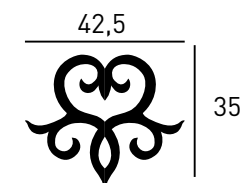

SCALA DIAMONDS

DESIGNED BY U

SCALA G71

PUROTOUCH®
Dimensions: 42,5 x 35 x 1,5 cm

DARING DIMENSIONS
DESIGNED BY U

ULF MORITZ

FOR
ORAC
DECOR

1/

2/

3/

4/

SCALE 1/20
INNER CIRCLE Ø 20 CM
SCALA ELEMENTS: **4 UNITS**

FOLLOW THESE STEPS TO COMPLETE
THE FIGURE PICTURED ON THE LEFT

DecoFix Pro

1/

2/

SCALE 1/20
INNER CIRCLE Ø 84 CM
SCALA ELEMENTS: **9 UNITS**

FOLLOW THESE STEPS TO COMPLETE
THE FIGURE PICTURED ON THE LEFT

DecoFix Pro

3/

4/

SCALA DIAMONDS

OTHER INSPIRING PROJECTS

Ø 40 cm
SCALE 100%

Ø 40 cm
SCALE 100%

Ø 20 cm