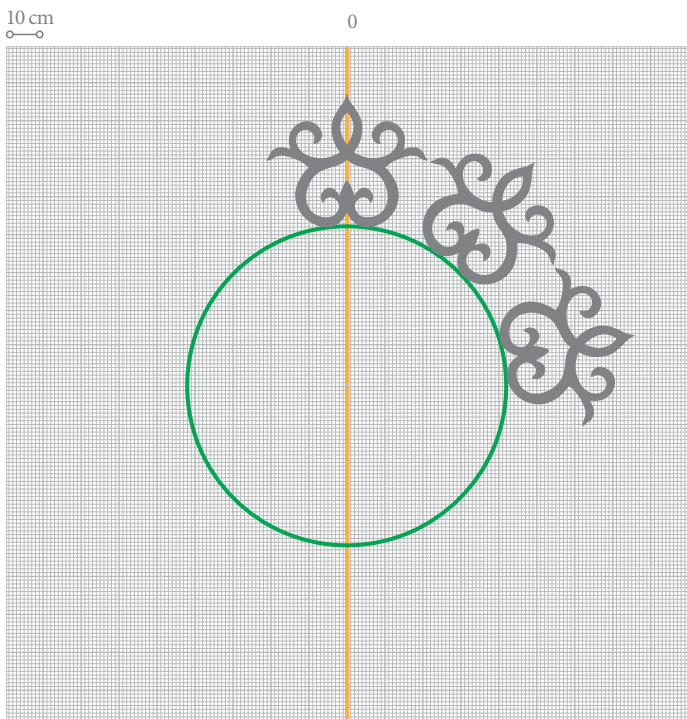

SCALA DIAMONDS

DESIGNED BY U

SCALA G71

PUROTOUCH®
Dimensions: 42,5 x 35 x 1,5 cm

DARING DIMENSIONS
DESIGNED BY U

ULF MORITZ

FOR
ORAC
DECOR

1/

2/

3/

4/

SCALE 1/20
INNER CIRCLE Ø 20 CM
SCALA ELEMENTS: **4 UNITS**

FOLLOW THESE STEPS TO COMPLETE
THE FIGURE PICTURED ON THE LEFT

DecoFix Pro

1/

2/

SCALE 1/20
INNER CIRCLE Ø 84 CM
SCALA ELEMENTS: **9 UNITS**

FOLLOW THESE STEPS TO COMPLETE
THE FIGURE PICTURED ON THE LEFT

DecoFix Pro

3/

4/

SCALA DIAMONDS

OTHER INSPIRING PROJECTS

Ø 40 cm
SCALE 100%

Ø 40 cm
SCALE 100%

Ø 20 cm