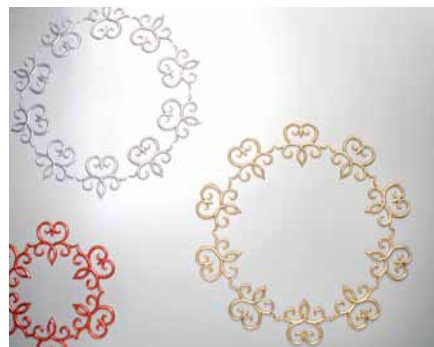

SCALA DIAMONDS

DESIGNED BY U

SCALA G71

PUROTOUCH®
Dimensions: 42,5 x 35 x 1,5 cm

DARING DIMENSIONS
DESIGNED BY U

ULF MORITZ

FOR
ORAC
DECOR

1/

2/

3/

4/

SCALE 1/20
INNER CIRCLE Ø 20 CM
SCALA ELEMENTS: **4 UNITS**

FOLLOW THESE STEPS TO COMPLETE
THE FIGURE PICTURED ON THE LEFT

DecoFix Pro

1/

2/

SCALE 1/20
INNER CIRCLE Ø 84 CM
SCALA ELEMENTS: **9 UNITS**

FOLLOW THESE STEPS TO COMPLETE
THE FIGURE PICTURED ON THE LEFT

DecoFix Pro

3/

4/

SCALA DIAMONDS

OTHER INSPIRING PROJECTS

Ø 40 cm
SCALE 100%

Ø 40 cm
SCALE 100%

Ø 20 cm