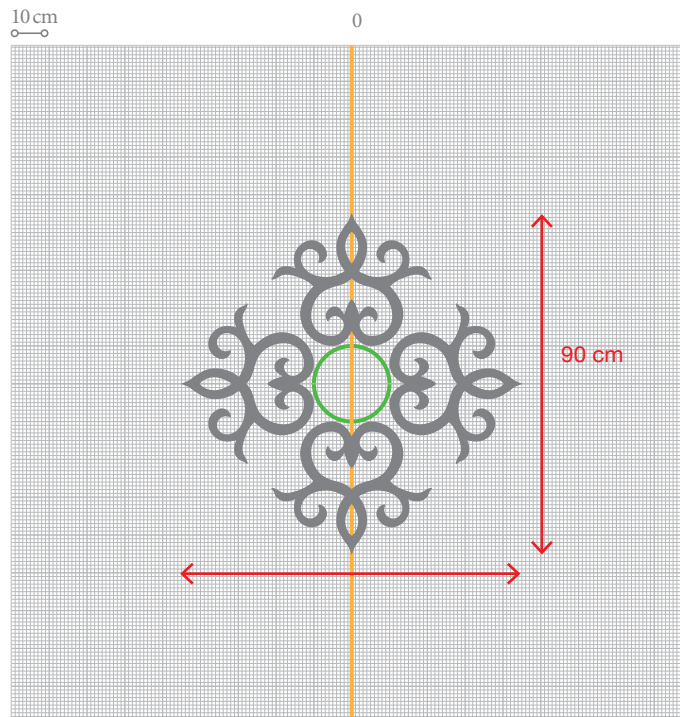

SCALA DIAMONDS

DESIGNED BY U

SCALA G71

PUROTOUCH®
Dimensions: 42,5 x 35 x 1,5 cm

DARING DIMENSIONS
DESIGNED BY U

ULF MORITZ

FOR
ORAC
DECOR

1/

2/

3/

4/

SCALE 1/20
INNER CIRCLE Ø 20 CM
SCALA ELEMENTS: **4 UNITS**

FOLLOW THESE STEPS TO COMPLETE
THE FIGURE PICTURED ON THE LEFT

DecoFix Pro

1/

2/

SCALE 1/20
INNER CIRCLE Ø 84 CM
SCALA ELEMENTS: **9 UNITS**

FOLLOW THESE STEPS TO COMPLETE
THE FIGURE PICTURED ON THE LEFT

DecoFix Pro

3/

4/

SCALA DIAMONDS

OTHER INSPIRING PROJECTS

Ø 40 cm
SCALE 100%

Ø 40 cm
SCALE 100%

Ø 20 cm