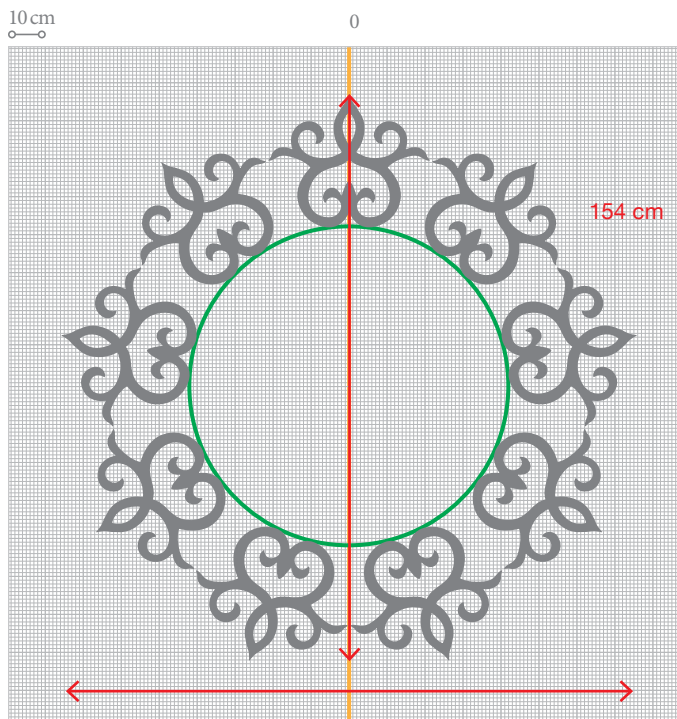

SCALA DIAMONDS

DESIGNED BY U

SCALA G71

PUROTOUCH®
Dimensions: 42,5 x 35 x 1,5 cm

DARING DIMENSIONS
DESIGNED BY U

ULF MORITZ

FOR
ORAC
DECOR

1/

2/

3/

4/

SCALE 1/20
INNER CIRCLE Ø 20 CM
SCALA ELEMENTS: **4 UNITS**

FOLLOW THESE STEPS TO COMPLETE
THE FIGURE PICTURED ON THE LEFT

DecoFix Pro

1/

2/

SCALE 1/20
INNER CIRCLE Ø 84 CM
SCALA ELEMENTS: **9 UNITS**

FOLLOW THESE STEPS TO COMPLETE
THE FIGURE PICTURED ON THE LEFT

DecoFix Pro

3/

4/

SCALA DIAMONDS

OTHER INSPIRING PROJECTS

Ø 40 cm
SCALE 100%

Ø 40 cm
SCALE 100%

Ø 20 cm