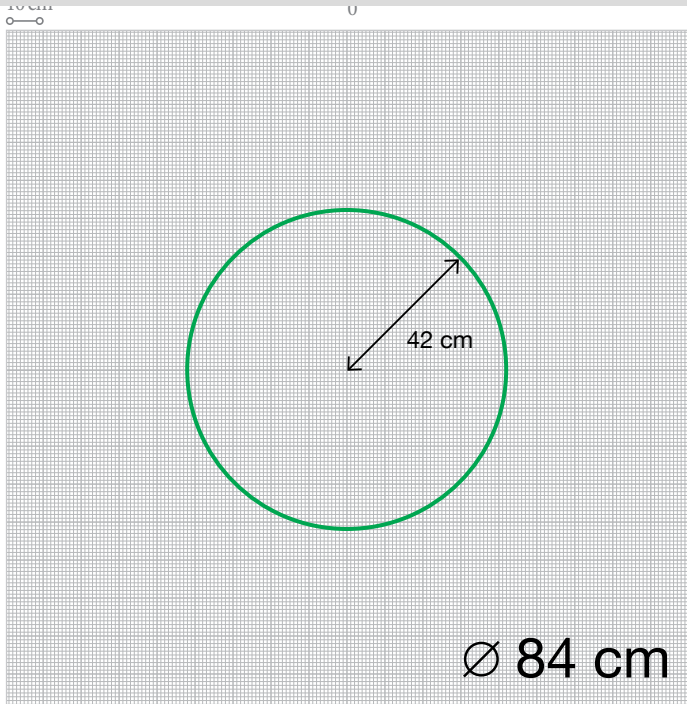

SCALA DIAMONDS

DESIGNED BY U

SCALA G71

PUROTOUCH®
Dimensions: 42,5 x 35 x 1,5 cm

DARING DIMENSIONS
DESIGNED BY U

ULF MORITZ

FOR
ORAC
DECOR

1/

2/

3/

4/

SCALE 1/20
INNER CIRCLE Ø 20 CM
SCALA ELEMENTS: **4 UNITS**

FOLLOW THESE STEPS TO COMPLETE
THE FIGURE PICTURED ON THE LEFT

DecoFix Pro

1/

2/

SCALE 1/20
INNER CIRCLE Ø 84 CM
SCALA ELEMENTS: **9 UNITS**

FOLLOW THESE STEPS TO COMPLETE
THE FIGURE PICTURED ON THE LEFT

DecoFix Pro

3/

4/

SCALA DIAMONDS

OTHER INSPIRING PROJECTS

Ø 40 cm
SCALE 100%

Ø 40 cm
SCALE 100%

Ø 20 cm