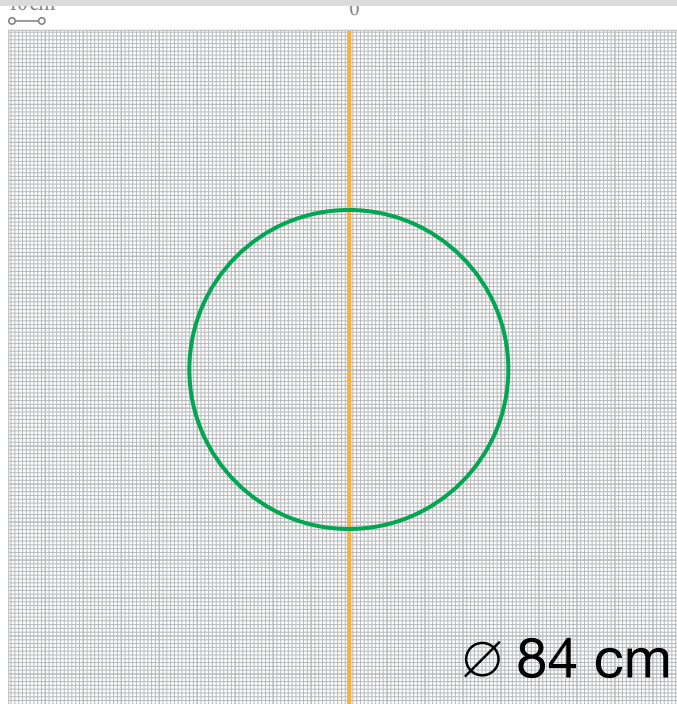

SCALA DIAMONDS

DESIGNED BY U

SCALA G71

PUROTOUCH®
Dimensions: 42,5 x 35 x 1,5 cm

DARING DIMENSIONS
DESIGNED BY U

ULF MORITZ

FOR
ORAC
DECOR

1/

2/

3/

4/

SCALE 1/20
INNER CIRCLE Ø 20 CM
SCALA ELEMENTS: **4 UNITS**

FOLLOW THESE STEPS TO COMPLETE
THE FIGURE PICTURED ON THE LEFT

DecoFix Pro

1/

2/

SCALE 1/20
INNER CIRCLE Ø 84 CM
SCALA ELEMENTS: **9 UNITS**

FOLLOW THESE STEPS TO COMPLETE
THE FIGURE PICTURED ON THE LEFT

DecoFix Pro

3/

4/

SCALA DIAMONDS

OTHER INSPIRING PROJECTS

Ø 40 cm
SCALE 100%

Ø 40 cm
SCALE 100%

Ø 20 cm