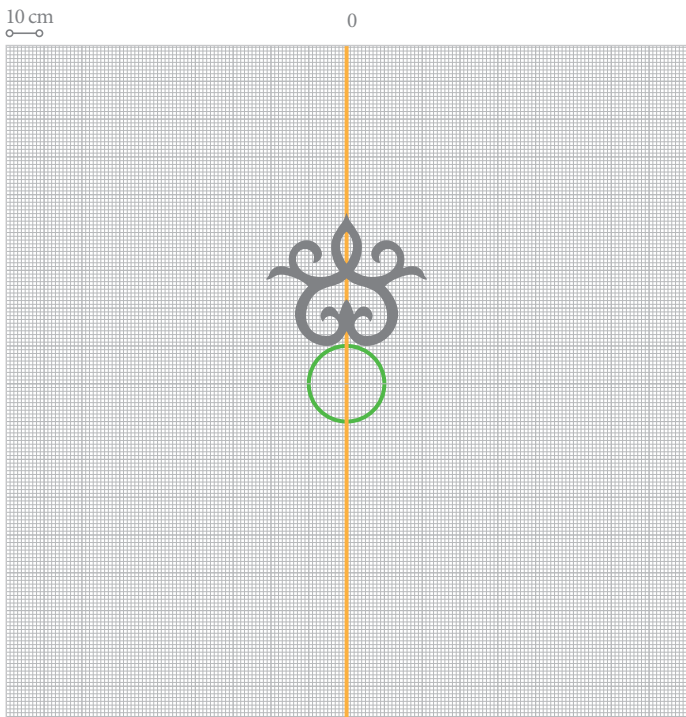

SCALA DIAMONDS

DESIGNED BY U

SCALA G71

PUROTOUCH®
Dimensions: 42,5 x 35 x 1,5 cm

DARING DIMENSIONS
DESIGNED BY U

ULF MORITZ

FOR
ORAC
DECOR

1/

2/

3/

4/

SCALE 1/20
INNER CIRCLE Ø 20 CM
SCALA ELEMENTS: **4 UNITS**

FOLLOW THESE STEPS TO COMPLETE
THE FIGURE PICTURED ON THE LEFT

DecoFix Pro

1/

2/

SCALE 1/20
INNER CIRCLE Ø 84 CM
SCALA ELEMENTS: **9 UNITS**

FOLLOW THESE STEPS TO COMPLETE
THE FIGURE PICTURED ON THE LEFT

DecoFix Pro

3/

4/

SCALA DIAMONDS

OTHER INSPIRING PROJECTS

Ø 40 cm
SCALE 100%

Ø 40 cm
SCALE 100%

Ø 20 cm